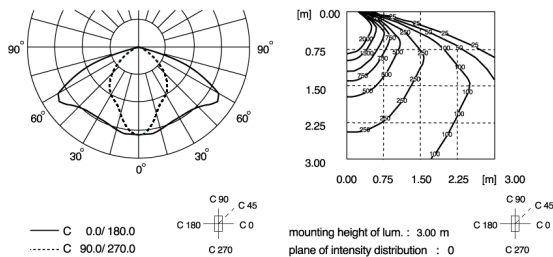

**Photometric**

**Luminaire Data**

IP	65
Body	Made of die-Cast aluminium
Reflector	N/A
Diffuser	Made of glass: safty and tempered lens: clear PMMA glass+lens dimension

**Lamp data**

Lamp type	CREE XTE
Total wattage	50
Lamp voltage	3
No. of lamps	32
Total lumen	6560
Color temp	3000
C.Rendering (%)	≥70
Supplier	Cree
Origin	USA

**Control unit**

Type	Driver
Wattage	50
Supplier	TCI
Origin	ITALY

**Dimensions**

**Accessories**

Connection wire	Teflon Wire 250 Degree
Lamp holder	N/A

**Luminare Finish**

Electrostatic Painting

**Certificates**