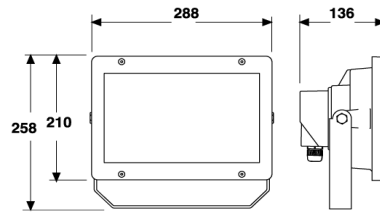

**Photometric**

**Luminaire Data**

IP	65
Body	Made of die-Cast aluminium
Reflector	N/A
Diffuser	Made of glass: safty and tempered lens: clear PMMA glass+lens dimension

**Lamp data**

Lamp type	CREE XTE
Total wattage	50
Lamp voltage	3
No. of lamps	32
Total lumen	6560
Color temp	3000
C.Rendering (%)	≥70
Supplier	Cree
Origin	USA

**Control unit**

Type	Driver
Wattage	50
Supplier	TCI
Origin	ITALY

**Dimensions**

**Accessories**

Connection wire	Teflon Wire 250 Degree
Lamp holder	N/A

**Luminare Finish**

Electrostatic Painting

**Certificates**